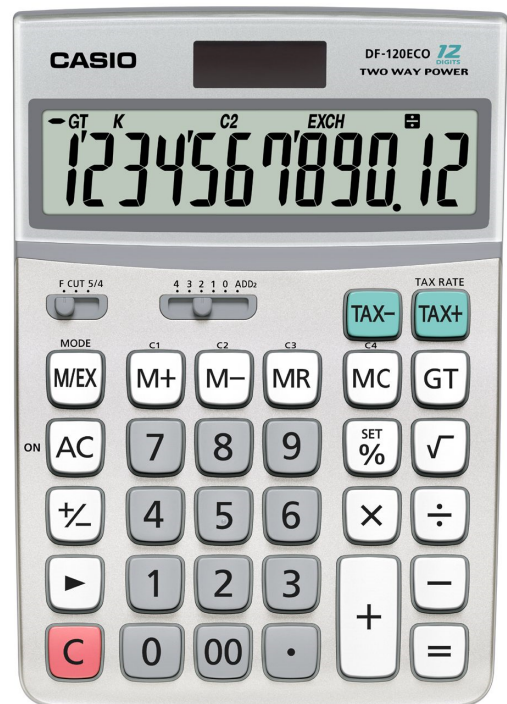

DF-120ECO

General Data

- 12-Digits BIG LC-Display
- Two Way Power
- Dimensions (H x W x D): 3,6 x 12,3 x 17,5 cm
- Upper and lower case made out of recycled plastic
- Kick Stand
- Key Rollover
- Weight: ca. 185 g
- Battery: 1 x CR2032
- EAN-Code: 4971850185703

Functions

- Percentage Calculations incl. Profit Margin
- Currency Conversions
- TAX-Calculation
- 4-Key Memory
- 3 Digit Comma Markers
- Key for changing plus/minus sign
- Grand Total-Memory
- Rounding selector (0,1,2,3,4,ADD₂)
- Automatic rounding-off F, CUT, 5/4
- Backspace Key
- Square Root