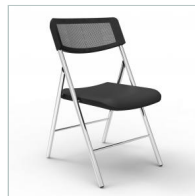

CHAIR

[instruction sheet](#)
[picture library](#)

Click on colours to view the products :

CPDIVA N

A robust folding chair dedicated to your maximum comfort.

The high comfort is ensured by the foam filling used at the seat (30 kg/m³) and the back in mesh fabrics

Minimum space requirement

Excellent stability through its steel structure

A modern design that will modernize the aging models of the current folding chairs market

TECHNICAL SPECIFICATIONS

Dimensions :

Folded: H 95 x W 48 x D 6 cm;
Opened: H 83 x W 48 x D 53 cm;
Weight of the chair: 5 kg;
Supported weight: 110 kg;
Chromed Steel, Polypropylene, Foam
(Fire retardant fabric and foam)
2 chairs/box.
Designed in France
Made in PRC