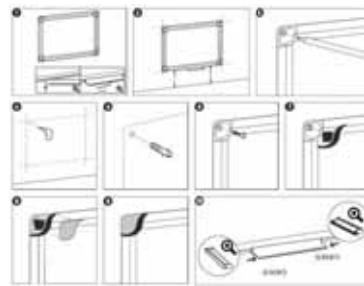

TECHNICAL DETAILS

COMPOSITION:

- Aluminium frame
- Felt surface
- Wooden based core
- 2 year warranty

ASSEMBLY OVERVIEW:

CERTIFICATION AND LEGISLATION:

n/a

ILLUSTRATION:

n/a