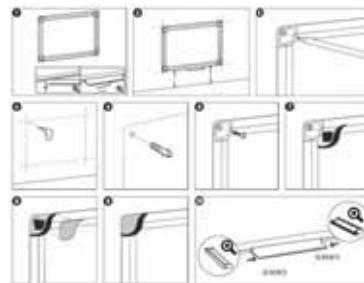

TECHNICAL DETAILS

COMPOSITION:

- Aluminium frame
- Felt surface
- Wooden based core
- 2 year warranty

ASSEMBLY OVERVIEW:

CERTIFICATION AND LEGISLATION:

n/a

ILLUSTRATION:

n/a