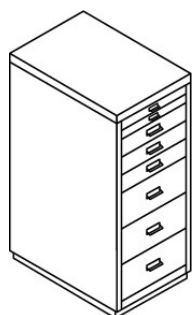

Multidrawers

2015-04-02

First place for workplace storage

BISLEY

Multidrawers 12 series

Bisley 12 Series make great storage units for office or home use. Available with a choice of drawer heights and multi-compartment insert trays for small item storage, the 12 Series is ideally suited to storing all types of stationery.

Multidrawers 29 series

The 29 Series desk top / under desk are available with a choice of 4 drawer 'heights' from 25mm to 102mm and multi-compartment insert trays for small item storage; the 29 Series is perfect for higher capacity applications.

065

069

185

H2910NL

H296NL

H298BNL

| Product Code | Description | Height (mm) | Width (mm) | Depth (mm) |
|--------------|---------------------------------------|-------------|------------|------------|
| 065 | 29/6 Multidrawer with plinth | 670 | 279 | 380 |
| 069 | 29/10 Multidrawer with plinth | 670 | 279 | 380 |
| 185 | 29/8B Multidrawer (2+3+3) with plinth | 670 | 279 | 380 |
| H2910NL | MULTIDRAWER 29/10NL | 590 | 279 | 380 |
| H296NL | MULTIDRAWER 29/6NL | 590 | 279 | 380 |
| H298BNL | MULTIDRAWER 29/8BNL (2+3+3) | 590 | 279 | 380 |