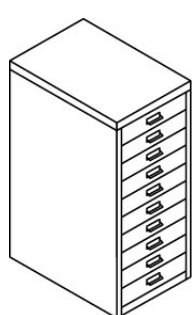

Multidrawers

2015-04-02

First place for workplace storage

BISLEY

Multidrawers 12 series

Bisley 12 Series make great storage units for office or home use. Available with a choice of drawer heights and multi-compartment insert trays for small item storage, the 12 Series is ideally suited to storing all types of stationery.

Multidrawers 29 series

The 29 Series desk top / under desk are available with a choice of 4 drawer 'heights' from 25mm to 102mm and multi-compartment insert trays for small item storage; the 29 Series is perfect for higher capacity applications.

065

069

185

H2910NL

H296NL

H298BNL

| Product Code | Description | Height (mm) | Width (mm) | Depth (mm) |
|--------------|---------------------------------------|-------------|------------|------------|
| 065 | 29/6 Multidrawer with plinth | 670 | 279 | 380 |
| 069 | 29/10 Multidrawer with plinth | 670 | 279 | 380 |
| 185 | 29/8B Multidrawer (2+3+3) with plinth | 670 | 279 | 380 |
| H2910NL | MULTIDRAWER 29/10NL | 590 | 279 | 380 |
| H296NL | MULTIDRAWER 29/6NL | 590 | 279 | 380 |
| H298BNL | MULTIDRAWER 29/8BNL (2+3+3) | 590 | 279 | 380 |