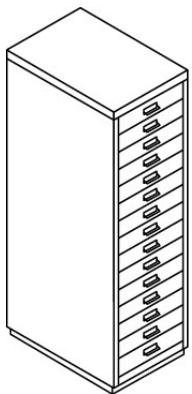

Multidrawers 29 series

The 29 Series desk top / under desk are available with a choice of 4 drawer 'heights' from 25mm to 102mm and multi-compartment insert trays for small item storage; the 29 Series is perfect for higher capacity applications.

065

069

185

H2910NL

H296NL

H298BNL

| Product Code | Description | Height (mm) | Width (mm) | Depth (mm) |
|--------------|---------------------------------------|-------------|------------|------------|
| 065 | 29/6 Multidrawer with plinth | 670 | 279 | 380 |
| 069 | 29/10 Multidrawer with plinth | 670 | 279 | 380 |
| 185 | 29/8B Multidrawer (2+3+3) with plinth | 670 | 279 | 380 |
| H2910NL | MULTIDRAWER 29/10NL | 590 | 279 | 380 |
| H296NL | MULTIDRAWER 29/6NL | 590 | 279 | 380 |
| H298BNL | MULTIDRAWER 29/8BNL (2+3+3) | 590 | 279 | 380 |

Multidrawers 39 series

The 39 Series units make great storage units for office or home use. Available with a choice of drawer heights and multi-compartment insert trays for small item storage, the 39 Series is a flexible small office solution.

Multidrawer Accessories

Multidrawers are available with four base options to suit a variety of needs, depending upon whether required as free-standing storage or to support a desk. Plastic insert trays (available with up to 35 compartments) help the multidrawers work even harder, with the opportunity to compartmentalise all manner of items. They can be fitted into all Bisley multidrawer units with multiple-height versions available to match drawer heights.