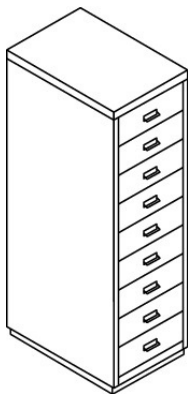

Multidrawers 39 series

The 39 Series units make great storage units for office or home use. Available with a choice of drawer heights and multi-compartment insert trays for small item storage, the 39 Series is a flexible small office solution.

101

Product Code	Description	Height (mm)	Width (mm)	Depth (mm)
089	39/15 Multidrawer with plinth	940	279	380
101	39/9 Multidrawer with plinth	940	279	380
H3915NL	HOME MULTIDRAWER 39/15NL	860	279	380
H399NL	HOME MULTIDRAWER 39/9NL	860	279	380