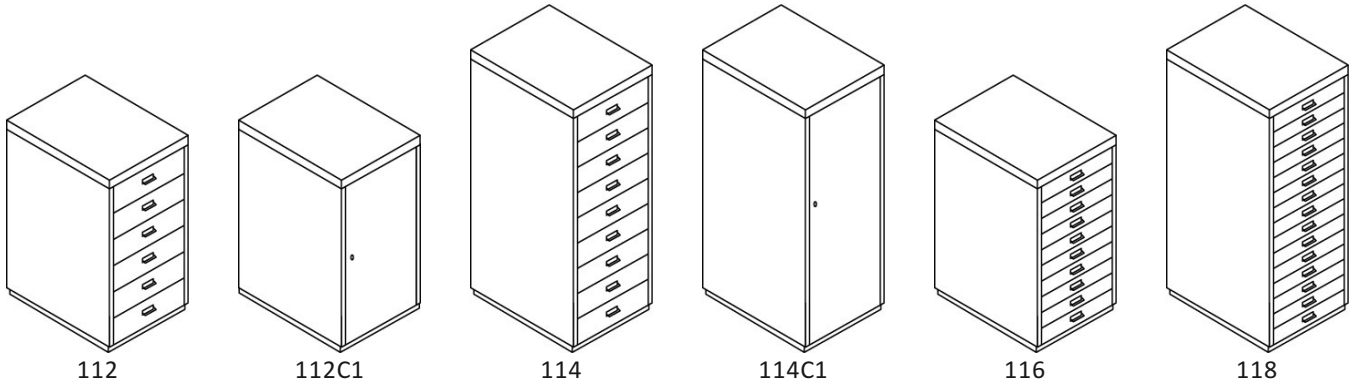

Multidrawers BA3

A3 versions of popular configurations from our 29 and 39 series offer even more flexibility and capacity.

| Product Code | Description | Height (mm) | Width (mm) | Depth (mm) |
|--------------|----------------------------------|-------------|------------|------------|
| 112 | BA3/6 Multidrawer | 670 | 349 | 432 |
| 112C1 | BA3 Single Door Locking Cupboard | 670 | 349 | 432 |
| 112C1L | BA3 Single Door Locking Cupboard | 670 | 349 | 432 |
| 114 | BA3/9 Multidrawer | 940 | 349 | 432 |
| 114C1 | BA3 Single Door Locking Cupboard | 940 | 349 | 432 |
| 114C1L | BA3 Single Door Locking Cupboard | 940 | 349 | 432 |
| 116 | BA3/10 Multidrawer | 670 | 349 | 432 |
| 118 | BA3/15 Multidrawer | 940 | 349 | 432 |

Multidrawer Accessories

Multidrawers are available with four base options to suit a variety of needs, depending upon whether required as free-standing storage or to support a desk. Plastic insert trays (available with up to 35 compartments) help the multidrawers work even harder, with the opportunity to compartmentalise all manner of items. They can be fitted into all Bisley multidrawer units with multiple-height versions available to match drawer heights.