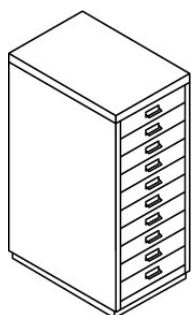

Multidrawers

2015-04-02

First place for workplace storage

BISLEY

Multidrawers 12 series

Bisley 12 Series make great storage units for office or home use. Available with a choice of drawer heights and multi-compartment insert trays for small item storage, the 12 Series is ideally suited to storing all types of stationery.

H123NL

H125NL

| Product Code | Description | Height (mm) | Width (mm) | Depth (mm) |
|--------------|--------------------|-------------|------------|------------|
| H123NL | MULTIDRAWER 12/3NL | 325 | 279 | 380 |
| H125NL | MULTIDRAWER 12/5NL | 325 | 279 | 380 |

Multidrawers 29 series

The 29 Series desk top / under desk are available with a choice of 4 drawer 'heights' from 25mm to 102mm and multi-compartment insert trays for small item storage; the 29 Series is perfect for higher capacity applications.

065

069

185

H2910NL

H296NL

H298BNL

| Product Code | Description | Height (mm) | Width (mm) | Depth (mm) |
|--------------|---------------------------------------|-------------|------------|------------|
| 065 | 29/6 Multidrawer with plinth | 670 | 279 | 380 |
| 069 | 29/10 Multidrawer with plinth | 670 | 279 | 380 |
| 185 | 29/8B Multidrawer (2+3+3) with plinth | 670 | 279 | 380 |
| H2910NL | MULTIDRAWER 29/10NL | 590 | 279 | 380 |
| H296NL | MULTIDRAWER 29/6NL | 590 | 279 | 380 |
| H298BNL | MULTIDRAWER 29/8BNL (2+3+3) | 590 | 279 | 380 |