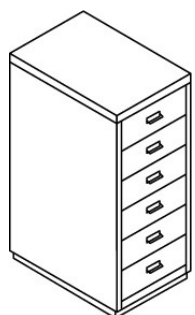

Multidrawers

2015-04-02

First place for workplace storage

BISLEY

Multidrawers 12 series

Bisley 12 Series make great storage units for office or home use. Available with a choice of drawer heights and multi-compartment insert trays for small item storage, the 12 Series is ideally suited to storing all types of stationery.

H123NL

H125NL

| Product Code | Description | Height (mm) | Width (mm) | Depth (mm) |
|--------------|--------------------|-------------|------------|------------|
| H123NL | MULTIDRAWER 12/3NL | 325 | 279 | 380 |
| H125NL | MULTIDRAWER 12/5NL | 325 | 279 | 380 |

Multidrawers 29 series

The 29 Series desk top / under desk are available with a choice of 4 drawer 'heights' from 25mm to 102mm and multi-compartment insert trays for small item storage; the 29 Series is perfect for higher capacity applications.

065

069

185

H2910NL

H296NL

H298BNL

| Product Code | Description | Height (mm) | Width (mm) | Depth (mm) |
|--------------|---------------------------------------|-------------|------------|------------|
| 065 | 29/6 Multidrawer with plinth | 670 | 279 | 380 |
| 069 | 29/10 Multidrawer with plinth | 670 | 279 | 380 |
| 185 | 29/8B Multidrawer (2+3+3) with plinth | 670 | 279 | 380 |
| H2910NL | MULTIDRAWER 29/10NL | 590 | 279 | 380 |
| H296NL | MULTIDRAWER 29/6NL | 590 | 279 | 380 |
| H298BNL | MULTIDRAWER 29/8BNL (2+3+3) | 590 | 279 | 380 |