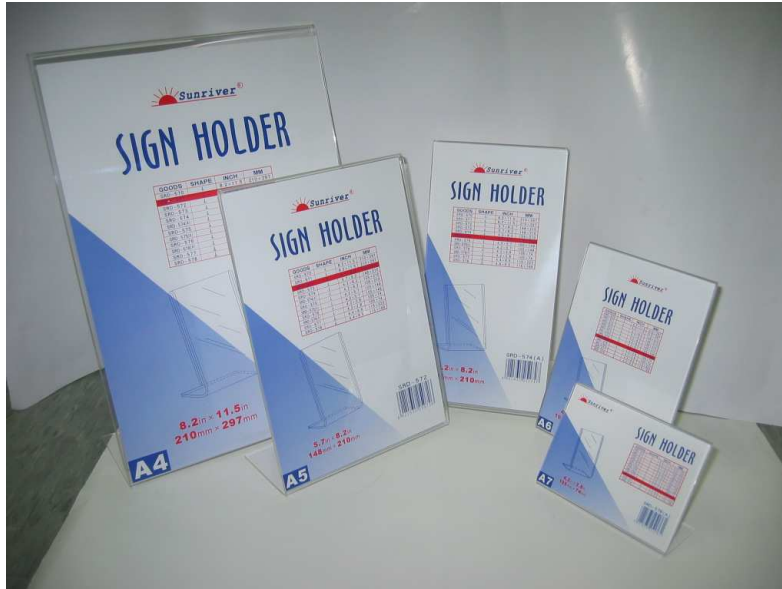

Desktop L shape display A5

PRODUCT DESCRIPTION

Holds sheet of 148 X 210mm insert
L-shape self stand-up

Made from clear acrylic plastic material

Transparent

Rigid