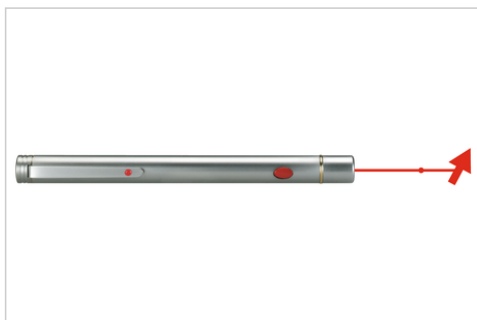

- Certified to standard EN 60825-1
- Red laser dot: can be turned into an arrow by twisting the laser head

Laser pointer LX 4

14 cm

- Power: lesser than 1 mW
- Red laser dot, diameter approx. 4 mm
- Range: 100 m
- Comes complete with case, batteries and a user manual
- Silver metal casing
- Red on / off button
- Battery: (AAA) battery SUM4R03
- Weight incl. batteries: 54 g

Ref.: **7-575700**

EAN: **8713797042789**

Product specifications

Laser class	2
Laser colour	Red
Batteries included	Yes
Pen clip	Yes

Product logistics

Product SAP / EAN / KEA	543903000 / 8713797042789 / 7-575700
Packing Unit	Piece
Quantity	1
Packing dimensions	W: 64 x H: 173 x D: 23 ()
Weight (gross/net)	74.8 g / 54.8 g