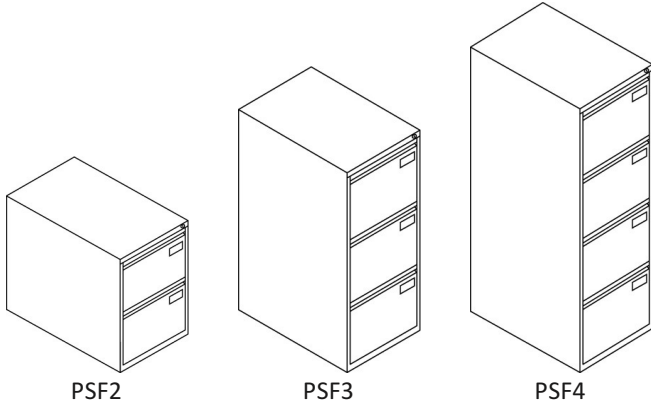

PSF Filing Cabinets

2016-07-05

First place for workplace storage

BISLEY

PSF Filing Cabinets

Product Code	Description	Height (mm)	Width (mm)	Depth (mm)
PSF2	2 drawer filing	711	470	622
PSF3	3 drawer filing	1,016	470	622
PSF4	4 drawer filing	1,321	470	622

2016-07-05

Technical data sheet

PSF Filing Cabinets

1. PSF label holder

2. PSF drawer

3. PSF range

Unassuming in design, the PSF filing cabinet blends into the background and keeps the filing at bay. It boasts 100% drawer extension, smooth, resistance-free slides and an anti-tilt operation for safe, ultimate ease of use. Two, three and four-drawer versions are available.