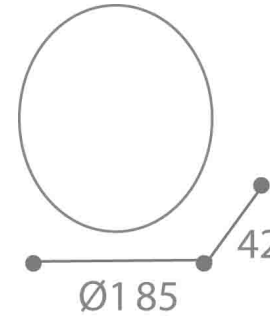

**Average RRP :** 46.82€ ex VAT

**Dimensions :**

Unit of Sale :

- Weight : 0.30kg
- Volume : 0.0003m<sup>3</sup>
- Dim. (Ø\*W) : 185\*42mm

Pack :

- Weight : 0.37kg
- Volume : 0.002m<sup>3</sup>
- Dim. (L\*W\*H) : 200\*55\*200mm

**Suggested catalogue text :**

*Ashtray made from powdered steel. Cigarette butt removal grid. Easy emptying by simply unhooking the unit from the wall. Secure 2-point wall fixing.*

*Overall dimensions : Ø 185 H 42 mm – Capacity : 0.5L / 260 cigarettes – Steel.*