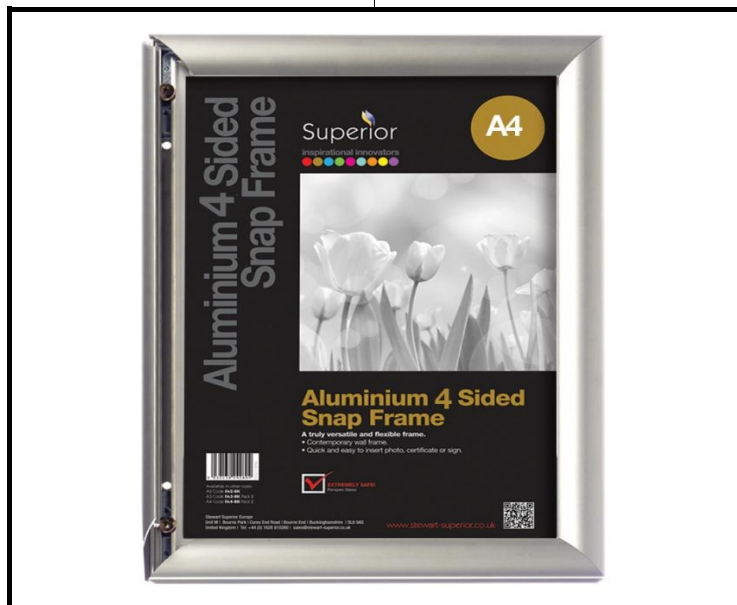

SS code (Manually enter code from list)
 Product description
 Supplier code Country of origin

Product Sell Unit

Pack quantity	<input type="text" value="1"/>	Product material type/s	<input type="text" value="Aluminium & Plastic"/>		Packaging material type/s	<input type="text"/>
Width (mm)	<input type="text" value="297"/>	Product weight (grms)	<input type="text" value="400"/>	Barcode	<input type="text" value="50 32138 22618 7"/>	
Length (mm)	<input type="text" value="210"/>	Packaging weight (grms)	<input type="text" value="100"/>			
Height (mm)	<input type="text" value="10"/>	Sell pack weight (grms)	<input type="text" value="500"/>			

Additional description lines/bullet points

Contemporary wall frame made from brushed aluminium
 Extremely easy to use.
 All 4 sides snap open to change inserts
 Front loading
 Complete with fixings
 Perspec safety glass is flexible and resistant to breakages